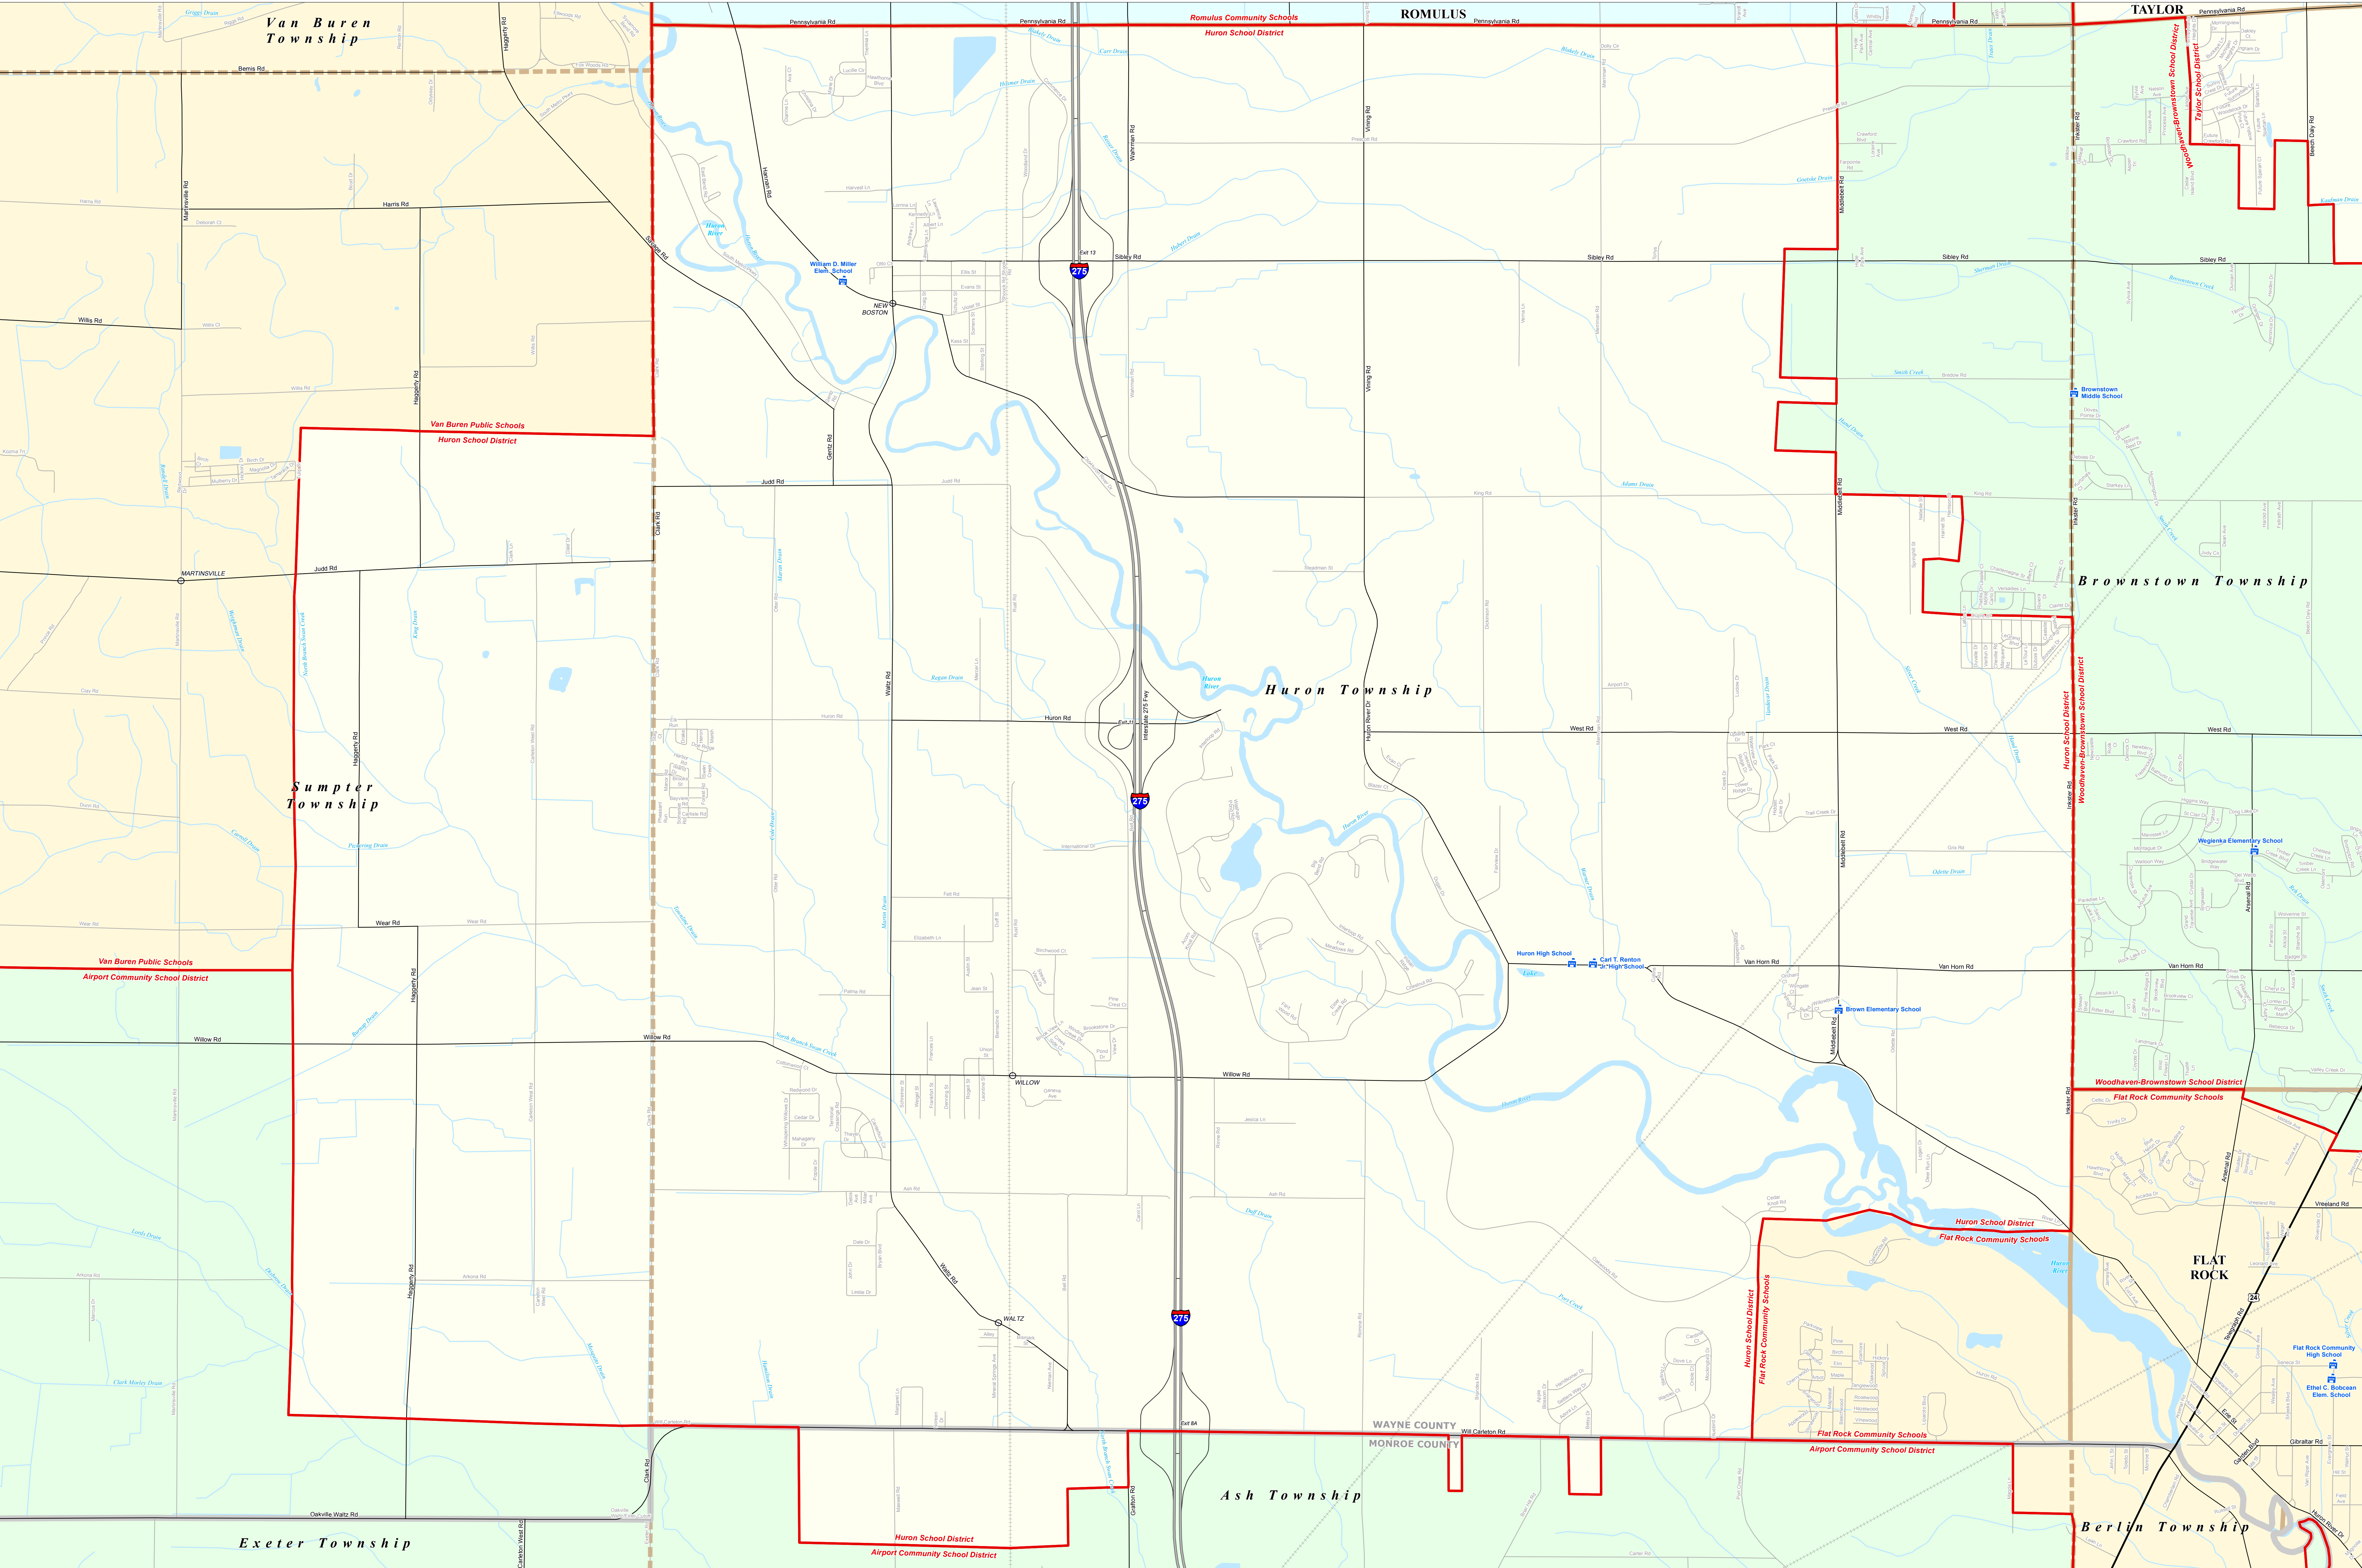

HURON SCHOOL DISTRICT

Wayne RESA

0 0.25 0.5 1 Miles

All information presented in this publication is in the public domain and may be reproduced, reprinted, and redistributed as desired.

Legend	
School District	School
County	Water Feature
City	River, Stream, or Drain
Township	Railroad
Village	Freeway
Census Designated Place	Highway
	Primary Road
	Local Road